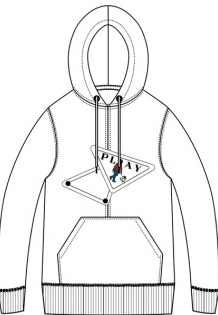

style. F-23082522

price. ¥12,000-

COL/SIZE	2(M)	3(L)	4(XL)	COL/SIZE	2(M)	3(L)	4(XL)
sand				sand			
brown				brown			
green				green			
black				black			

sand

brown

green