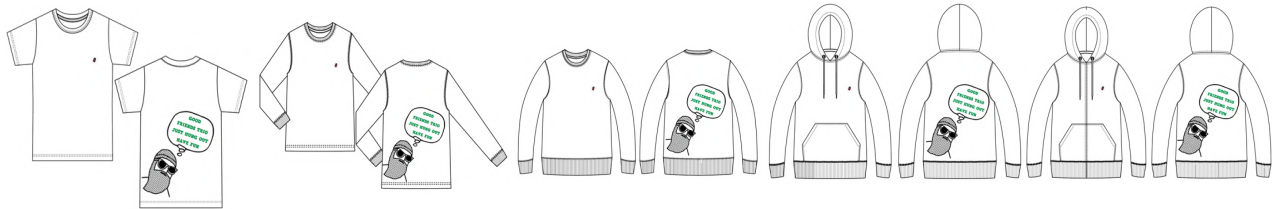

GOOD FRIENDS TRIO