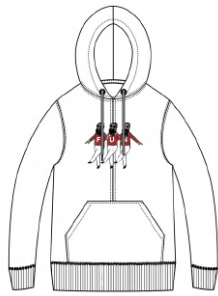

pink

black

style. F-23082511

price. ¥11,000-

style. F-23082512

price. ¥12,000-

COL/SIZE	2(M)	3(L)	4(XL)	COL/SIZE	2(M)	3(L)	4(XL)
sand				sand			
brown				brown			
green				green			
black				black			

sand