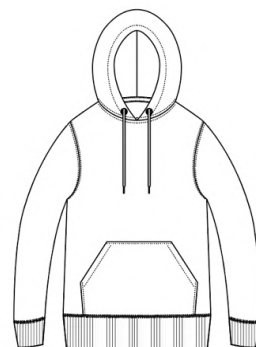

white

gray

navy

green

lavender

black

TRIP

style. F-23100571
price. ¥3,600