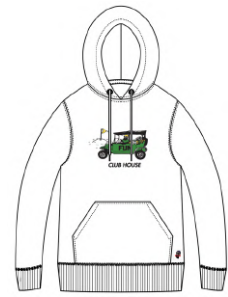

style. F-23080524
price. ¥11,800-(¥12,980-)

COL/SIZE	1(S)	2(M)	3(L)	4(XL)	COL/SIZE	1(S)	2(M)	3(L)	4(XL)	COL/SIZE	1(S)	2(M)	3(L)	4(XL)	COL/SIZE	1(S)	2(M)	3(L)	4(XL)
white					white					white					white				
gray					gray					gray					gray				
navy					black					green					green				
black										brown					brown				
										charcoal					charcoal				

white

gray

navy

green

brown

black