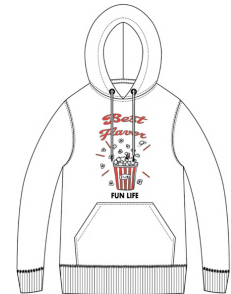

style. F-23050544
price. ¥7,000-(¥7,700-)

COL/SIZE	1(S)	2(M)	3(L)	4(XL)	COL/SIZE	1(S)	2(M)	3(L)	4(XL)	COL/SIZE	1(S)	2(M)	3(L)	4(XL)	COL/SIZE	1(S)	2(M)	3(L)	4(XL)
white					white					oatmeal					oatmeal				
gray					gray					gray					gray				
green					green					green					green				
wine					wine					wine					wine				
charcoal					charcoal					black					black				

white/oatmeal

gray

green

wine

black/charcoal