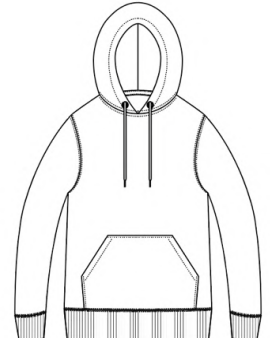

white

gray

navy

green

brown

black

ENJOY BALLOON

style. F-23100551
price. ¥5,900