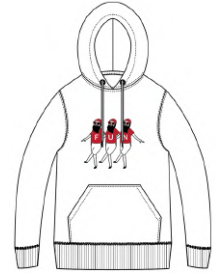

style. F-23050513
price. ¥6,000-(¥6,600-)

style. F-23050514
price. ¥7,000-(¥7,700-)

COL/SIZE	1(S)	2(M)	3(L)	4(XL)	COL/SIZE	1(S)	2(M)	3(L)	4(XL)	COL/SIZE	1(S)	2(M)	3(L)	4(XL)	COL/SIZE	1(S)	2(M)	3(L)	4(XL)
white					white					oatmeal					oatmeal				
gray					gray					gray					gray				
green					green					green					green				
wine					wine					wine					wine				
charcoal					charcoal					black					black				