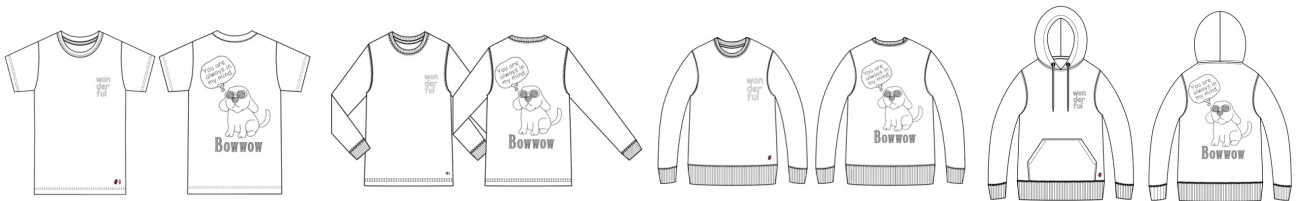

style. F-23100552
price. ¥7,900

style. F-23100553
price. ¥10,800

style. F-23100554
price. ¥11,800

COL/SIZE	1(S)	2(M)	3(L)	4(XL)	COL/SIZE	1(S)	2(M)	3(L)	4(XL)	COL/SIZE	1(S)	2(M)	3(L)	4(XL)	COL/SIZE	1(S)	2(M)	3(L)	4(XL)
white					white					white					white				
gray					gray					gray					gray				
navy					black					green					green				
black										brown					brown				
										navy					navy				
										black					black				

white

gray

navy

green

brown

black

Bowwow

style. F-23080511

price. ¥5,900-

style. F-23080512

price. ¥7,900-

style. F-23080513

price. ¥10,800-

style. F-23080514

price. ¥11,800-

COL/SIZE	1(S)	2(M)	3(L)	4(XL)	COL/SIZE	1(S)	2(M)	3(L)	4(XL)	COL/SIZE	1(S)	2(M)	3(L)	4(XL)	COL/SIZE	1(S)	2(M)	3(L)	4(XL)
white					white					white					white				
gray					gray					gray					gray				
navy					black					green					green				
black										brown					brown				
										charcoal					charcoal				