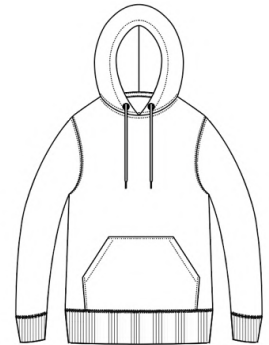

style. F-23100534
price. ¥11,800

COL/SIZE	1(S)	2(M)	3(L)	4(XL)	COL/SIZE	1(S)	2(M)	3(L)	4(XL)	COL/SIZE	1(S)	2(M)	3(L)	4(XL)	COL/SIZE	1(S)	2(M)	3(L)	4(XL)
white					white					white					white				
gray					gray					gray					gray				
navy					black					green					green				
black										brown					brown				
										navy					navy				
										black					black				

white

gray

navy

green

brown

black