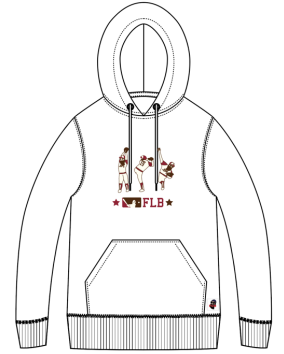

CLUB HOUSE

CLUB HOUSE

CLUB HOUSE

CLUB HOUSE

NOMO

style. F-23080531
price. ¥5,900-(¥6,490-)

style. F-23080532
price. ¥7,900-(¥8,690-)

style. F-23080533
price. ¥10,800-(¥11,880-)

style. F-23080534
price. ¥11,800-(¥12,980-)

| COL/SIZE | 1(S) | 2(M) | 3(L) | 4(XL) | COL/SIZE | 1(S) | 2(M) | 3(L) | 4(XL) | COL/SIZE | 1(S) | 2(M) | 3(L) | 4(XL) | COL/SIZE | 1(S) | 2(M) | 3(L) | 4(XL) |
|----------|------|------|------|-------|----------|------|------|------|-------|----------|------|------|------|-------|----------|------|------|------|-------|
| white | | | | | white | | | | | white | | | | | white | | | | |
| gray | | | | | gray | | | | | gray | | | | | gray | | | | |
| navy | | | | | black | | | | | green | | | | | green | | | | |
| black | | | | | | | | | | brown | | | | | brown | | | | |
| | | | | | | | | | | charcoal | | | | | charcoal | | | | |