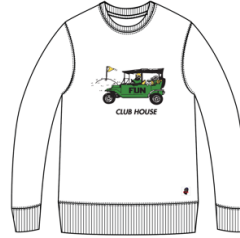

style. F-23080512

price. ¥7,900-

style. F-23080513

price. ¥10,800-

style. F-23080514

price. ¥11,800-

| COL/SIZE | 1(S) | 2(M) | 3(L) | 4(XL) | COL/SIZE | 1(S) | 2(M) | 3(L) | 4(XL) | COL/SIZE | 1(S) | 2(M) | 3(L) | 4(XL) | COL/SIZE | 1(S) | 2(M) | 3(L) | 4(XL) |
|----------|------|------|------|-------|----------|------|------|------|-------|----------|------|------|------|-------|----------|------|------|------|-------|
| white | | | | | white | | | | | white | | | | | white | | | | |
| gray | | | | | gray | | | | | gray | | | | | gray | | | | |
| navy | | | | | black | | | | | green | | | | | green | | | | |
| black | | | | | | | | | | brown | | | | | brown | | | | |
| | | | | | | | | | | charcoal | | | | | charcoal | | | | |

white

gray

navy

green

brown

black

FUN CLUB HOUSE

style. F-23080521
price. ¥5,900-(¥6,490-)

style. F-23080522
price. ¥7,900-(¥8,690-)

style. F-23080523
price. ¥10,800-(¥11,880-)

style. F-23080524
price. ¥11,800-(¥12,980-)

| COL/SIZE | 1(S) | 2(M) | 3(L) | 4(XL) | COL/SIZE | 1(S) | 2(M) | 3(L) | 4(XL) | COL/SIZE | 1(S) | 2(M) | 3(L) | 4(XL) | COL/SIZE | 1(S) | 2(M) | 3(L) | 4(XL) |
|----------|------|------|------|-------|----------|------|------|------|-------|----------|------|------|------|-------|----------|------|------|------|-------|
| white | | | | | white | | | | | white | | | | | white | | | | |
| gray | | | | | gray | | | | | gray | | | | | gray | | | | |
| navy | | | | | black | | | | | green | | | | | green | | | | |
| black | | | | | | | | | | brown | | | | | brown | | | | |
| | | | | | | | | | | charcoal | | | | | charcoal | | | | |