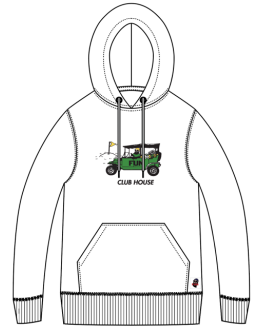

style. F-23080524
price. ¥11,800-(¥12,980-)

COL/SIZE	1(S)	2(M)	3(L)	4(XL)	COL/SIZE	1(S)	2(M)	3(L)	4(XL)	COL/SIZE	1(S)	2(M)	3(L)	4(XL)	COL/SIZE	1(S)	2(M)	3(L)	4(XL)
white					white					white					white				
gray					gray					gray					gray				
navy					black					green					green				
black										brown					brown				
										charcoal					charcoal				

white

gray

navy

green

brown

black

CLUB HOUSE