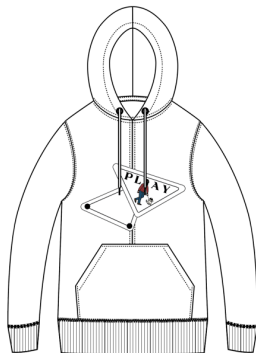

style. F-23082522

price. ¥12,000-

| COL/SIZE | 2(M) | 3(L) | 4(XL) | COL/SIZE | 2(M) | 3(L) | 4(XL) |
|----------|------|------|-------|----------|------|------|-------|
| sand | | | | sand | | | |
| brown | | | | brown | | | |
| green | | | | green | | | |
| black | | | | black | | | |