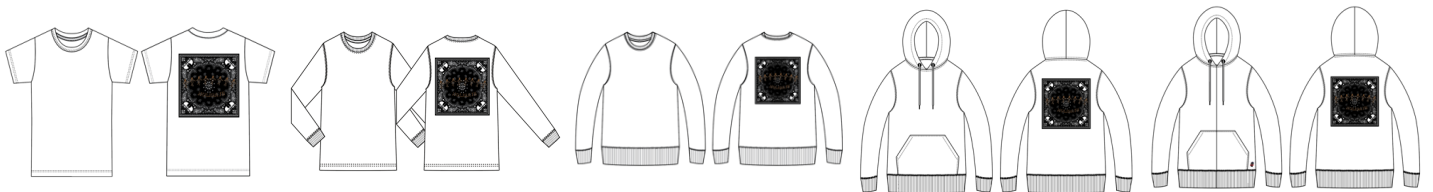

white/oatmeal

gray

green

wine

black/charcoal

BANDANA

style. F-23080561 price. ¥3,600-(¥3,960-) style. F-23080562 price. ¥4,500-(¥4,950-) style. F-23080563 price. ¥6,000-(¥6,600-) style. F-23080564 price. ¥7,000-(¥7,700-) style. F-23080565 price. ¥8,000-(¥8,800-)

| COL/SIZE | 1(S) | 2(M) | 3(L) | 4(XL) | COL/SIZE | 1(S) | 2(M) | 3(L) | 4(XL) | COL/SIZE | 1(S) | 2(M) | 3(L) | 4(XL) | COL/SIZE | 1(S) | 2(M) | 3(L) | 4(XL) | COL/SIZE | 1(S) | 2(M) | 3(L) | 4(XL) |
|----------|------|------|------|-------|----------|------|------|------|-------|----------|------|------|------|-------|----------|------|------|------|-------|----------|------|------|------|-------|
| white | | | | | white | | | | | oatmeal | | | | | oatmeal | | | | | oatmeal | | | | |
| gray | | | | | gray | | | | | gray | | | | | gray | | | | | gray | | | | |
| green | | | | | green | | | | | green | | | | | green | | | | | green | | | | |
| wine | | | | | wine | | | | | wine | | | | | wine | | | | | wine | | | | |
| charcoal | | | | | charcoal | | | | | black | | | | | black | | | | | black | | | | |