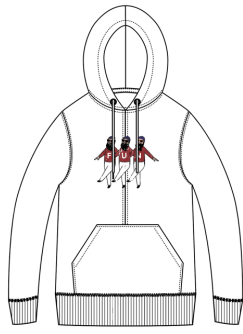

style. F-23082512

price. ¥12,000-

COL/SIZE	2(M)	3(L)	4(XL)	COL/SIZE	2(M)	3(L)	4(XL)
sand				sand			
brown				brown			
green				green			
black				black			

sand

brown

green