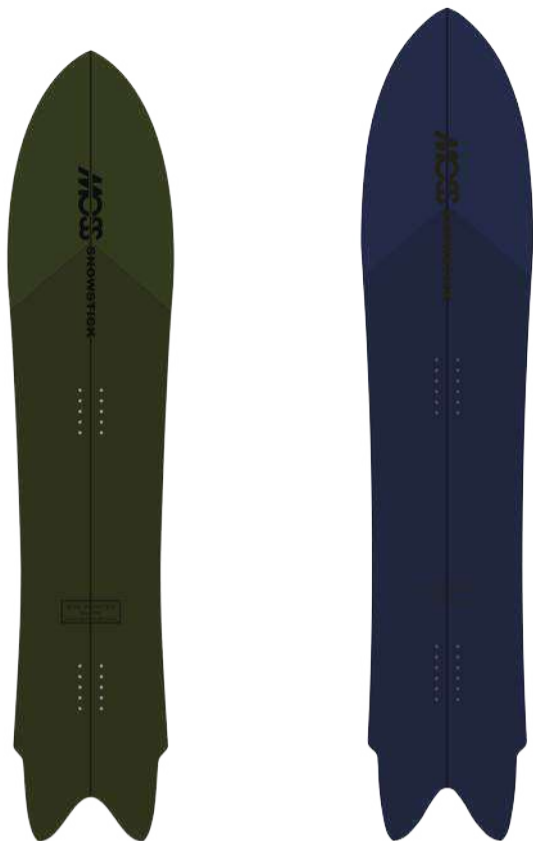

LITTLE FLUFFY

O.Length:1430
R.Length:736
EF.edge:1127
Sidecut.R:9100/6300
Nose/Tail:312/286
Waist:260
Stance Width:
480(440-520)
Set Back:-140
¥ 122,100
(税抜価格 ¥111,000)

FLUFFY54

O.Length:1540
R.Length:800
EF.edge:1226
Sidecut.R:8800/6600
Nose/Tail:330/300
Waist:270
Stance Width:
520(480-560)
Set Back:-165
¥ 124,300
(税抜価格 ¥113,000)

Photography / Neil DaCosta
Rider / Eric Messier

Step Back Rocker series

FLAT 3D series

3D channel model

3D channel model

C3

O.Length: 1400
R.Length: 960
EF.Edge: 1050
Sidecut.R: 8000/5200
Nose/Tail: 330/288
Waist: 270
Stance Width:
520(480-560)
Set Back: -50
¥ 159,500
(税抜価格 ¥145,000)

Wing SwallowTail series

WING SW49

O.Length: 1493
R.Length: 828
EF.edge: 891
Sidecut.R: 8500/6200
Nose/Tail: 315/292
Waist: 262
Stance Width:
520(480-560)
Set Back: -74.5
¥ 126,500
(税抜価格 ¥115,000)

WING SW57