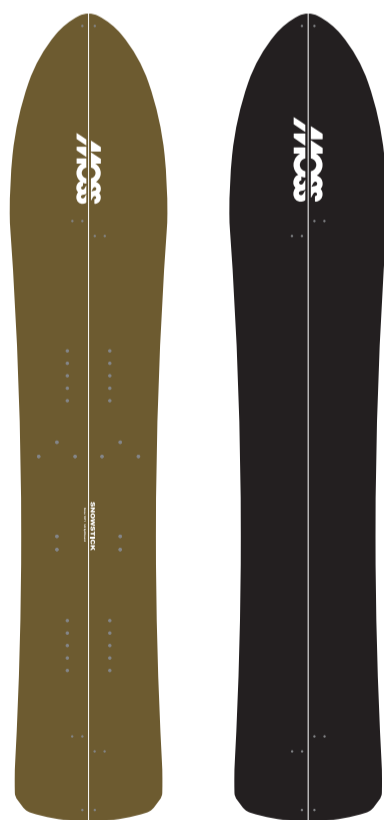

Wing SwallowTail series

WING SW49

O.Length: 1493
R.Length: 828
EF.edge: 891
Sidecut.R: 8500/6200
Nose/Tail: 315/292
Waist: 262
Stance Width:
520(480-560)
Set Back: -74.5
¥ 126,500
(税抜価格 ¥115,000)

WING SW57

O.Length: 1572
R.Length: 864
EF.edge: 940
Sidecut.R: 8600/6600
Nose/Tail: 326/300
Waist: 284
Stance Width:
560(480-600)
Set Back: -70
¥ 133,100
(税抜価格 ¥121,000)

SquareTail series

MMD35

for kids snowsurfer

O.Length: 1350
R.Length: 765
EF.edge: 1050
Sidecut.R: 9600/6000
Nose/Tail: 282/254
Waist: 234
Stance Width:
440(400-480)
Set Back: -50
¥ 59,400
(税抜価格 ¥54,000)

MMD42

O.Length: 1420
R.Length: 845
EF.edge: 1096
Sidecut.R: 9800/6200
Nose/Tail: 298/266
Waist: 246
Stance Width:
460(420-500)
Set Back: -30
¥ 108,900
(税抜価格 ¥99,000)

MMD52

O.Length: 1520
R.Length: 884
EF.edge: 1180
Sidecut.R: 10500/7000
Nose/Tail: 320/285
Waist: 264
Stance Width:
520(480-560)
Set Back: -54
¥ 112,200
(税抜価格 ¥102,000)

Split board

Included :karakoram・tip-lock・ultraclip