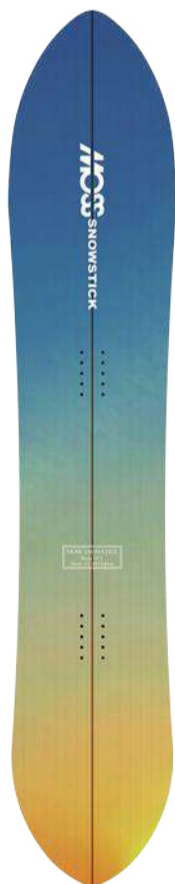

WING PIN 54

O.Length:1545
R.Length:883
EF.edge:1025
Sidecut.R:9000
Nose/Tail:314/282
Waist:268
Stance Width:
500(420-540)
Set Back:-72
¥ 130,900
(税抜価格 ¥119,000)

WING PIN 59

O.Length:1590
R.Length:884
EF.edge:1071
Sidecut.R:9000
Nose/Tail:310/289
Waist:268
Stance Width:
500(420-540)
Set Back:-46
¥ 135,300
(税抜価格 ¥123,000)

WING PIN 75

O.Length:1750
R.Length:825
EF.edge:1180
Sidecut.R:9200/8500
Nose/Tail:302/285
Waist:262
Stance Width:
A520 / B440 / C480
Set Back:-72
¥ 141,900
(税抜価格 ¥129,000)

Step Back Rocker series

Shaped by Toshinori Uchida