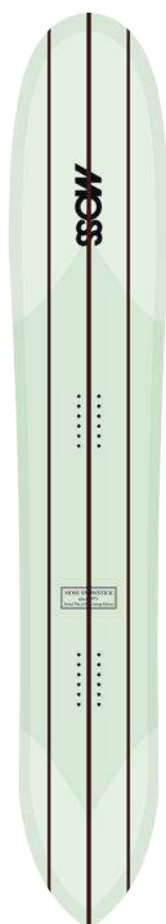

Photography / Neil DaCosta
Rider / Eric Messier

Step Back Rocker series

FLAT 3D series

3D channel model

3D channel model

C3

O.Length: 1400
R.Length: 960
EF.Edge: 1050
Sidecut.R: 8000/5200
Nose/Tail: 330/288
Waist: 270
Stance Width:
520(480-560)
Set Back: -50
¥ 159,500
(税抜価格 ¥145,000)