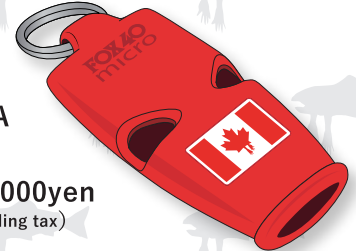

Fox 40 Micro Whistle (5 Pack)

SAF25WH-CA
COLOR: Red
SET PRICE: 16,000yen
(17,600yen including tax)