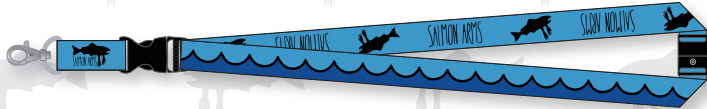

ACCESSORIES

Landyard (5 Pack)

SAF25LY-WV COLOR: Blue
SET PRICE: 11,000yen (12,100yen including tax)