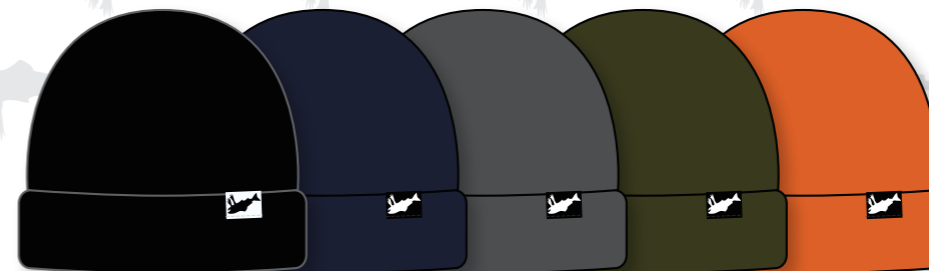

OG2

SAF25OM2-OG
SIZE: S/M, M/L
PRICE: 15,800yen
(17,380yen including tax)

FISH PAW BLUE

SAF25OM2-FP
SIZE: S/M, M/L
PRICE: 15,800yen
(17,380yen including tax)

ARMSTERYXXX

SAF25OM2-AM
SIZE: S/M, M/L
PRICE: 15,800yen
(17,380yen including tax)

HEADWEAR

Watchman Toque (5 Pack)

SAF25TQ-WA_ASD
SIZE: OSFA COLOR: Black, Blue, Grey, Green, Orange
SET PRICE: 22,500yen
(24,750yen including tax)

Jacquard Toque (6 Pack)

SAF25TQ-JQ_ASD
SIZE: OSFA
COLOR: Blue, Green, Black
SET PRICE: 27,000yen
(29,700yen including tax)