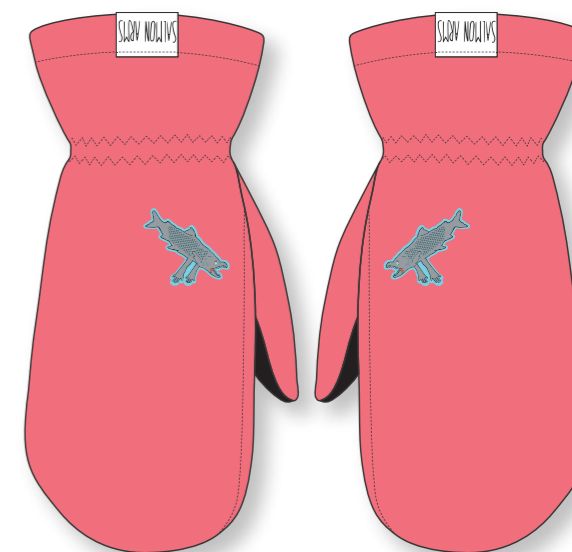

SPAWN

SAF24CL-SW
SIZE: S, M, L
PRICE: 11,800yen
(12,980yen including tax)