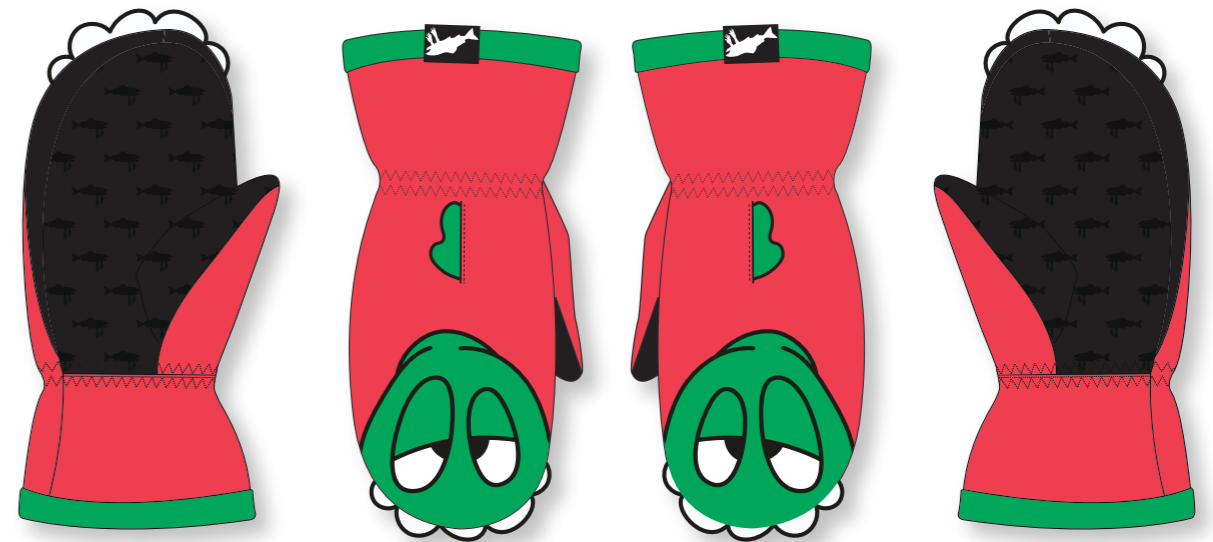

COHO

SAF24TM-CH
SIZE: S, M, L
PRICE: 10,800yen
(11,880yen including tax)