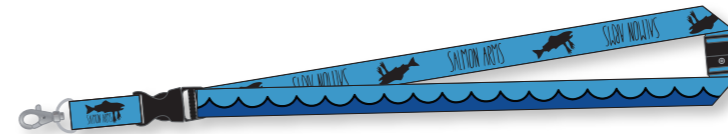

ACCESSORIES

Lanyard (5 Pack)

SAF24LY-WV COLOR: Blue
SET PRICE: 11,000yen (12,100yen including tax)

Fox 40 Micro Whistle (5 Pack)