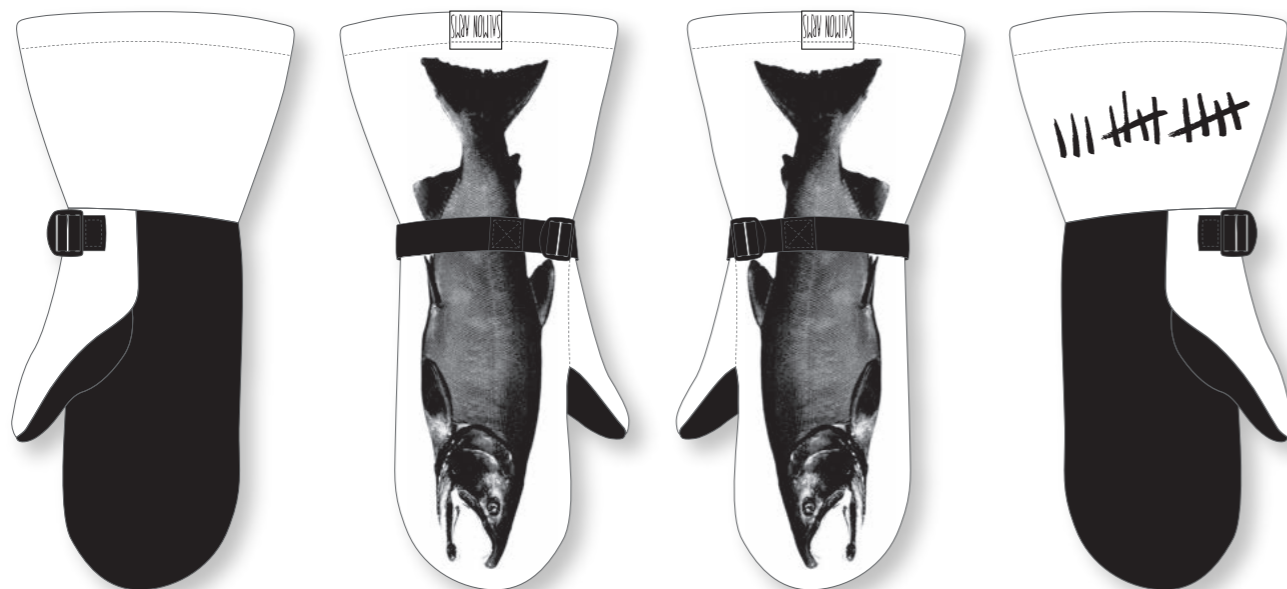

OVER MITT

耐久性のあるナイロンシェル、テープドシーム、パワーストラップ、取り外し可能な指付きフリースライナー
リストシンチ、オン/オフプルタブ、タフなレザーパーム

OG 13

SAF240M-OG
SIZE: S/M, L/XL
PRICE: 14,800yen
(16,280yen including tax)