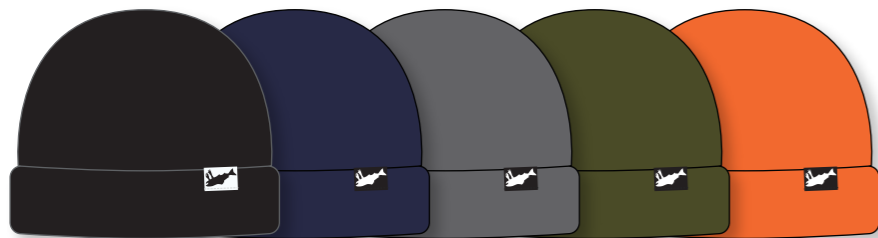

HEADWEAR

Watchman Toque (5 Pack)

SAF24TQ-WA_ASD
SIZE: OSFA COLOR: Black, Blue, Grey, Green, Orange
SET PRICE: 22,500yen
(24,750yen including tax)