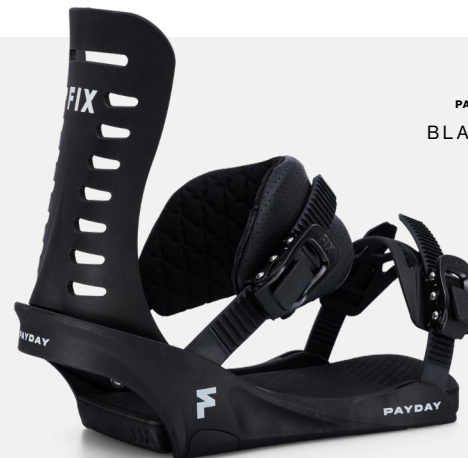

# PAYDAY

Bang For Your Buck

As the old saying goes: everything you need and nothing you don't. Why pay for functionality that you don't use? The new Payday series brings minimalist function to the hill with this all-mountain binding designed for the rider that wants the most bang for their buck.

PAYDAY  
BLACK

PAYDAY  
CHARCOAL

PAYDAY  
RED

WOMENS FREESTYLE/PARK