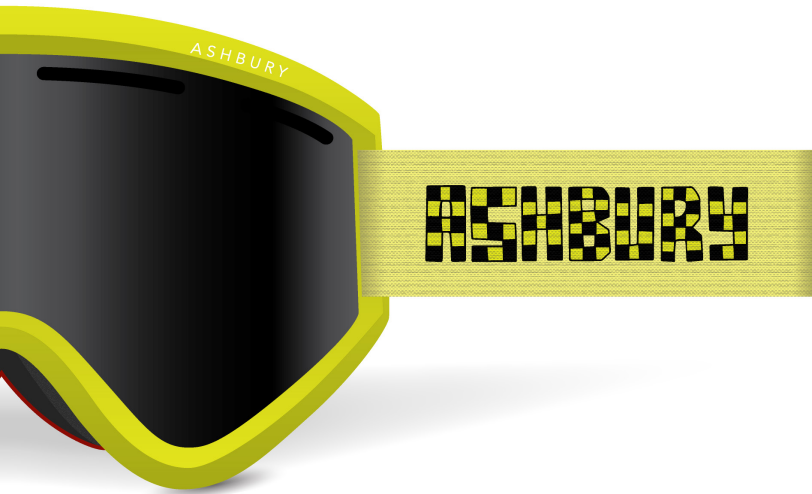

KINETIC

PHOTOCROMATIC LENS

LIGHT SENSITIVE PROTECTION

NEW FOR THIS YEAR IS THE INTRODUCTION OF OUR KINETIC LENS. KINETIC PHOTOCROMATIC LENSES CHANGE FROM LIGHT TINT TO DARK SMOKE TINT WHEN EXPOSED TO CHANGES IN OUTDOOR LUMINOSITY. THE LENS DARKENS ON CONTACT WITH UV RAYS AND LIGHTENS WHEN LIGHT INTENSITY IS REDUCED. SO, IF THE LIGHT INTENSITY CHANGES, THE LENS ADJUSTS AUTOMATICALLY. ITS ABILITY TO ADAPT TO CHANGING ENVIRONMENTS MAKES IT PERFECT FOR ANY SITUATION FROM DUSK TO DAWN, EVEN WITH NEUTRAL LIGHT. WE HAVE A KINETIC LENS AVAILABLE IN ALL OF YOUR FAVORITE MODELS FROM BLACKBIRD TO THE NEW A12.

M9

LENS LOCKING SYSTEM

MAGNETIC LENS TECH

IT'S NO MYSTERY THAT CONDITIONS IN THE MOUNTAINS CAN CHANGE QUICKLY, SO AS A RESPONSE TO THAT, THE HORNET, A12 AND ARROW MODELS FEATURE A MAGNETIC QUICK CHANGE LENS SO YOU CAN SWAP YOUR LENSES OUT IN SECONDS. NINE MAGNETIC CONTACT POINTS ALONG THE PERIMETER OF THE FRAME ALLOWS THE LENS TO BE EASILY REMOVED AND CLICKED BACK INTO PLACE, BUT SECURE ENOUGH TO REMAIN IN PLACE DURING RIGOROUS RIDING. TO TOP THAT OFF, EVERY PAIR OF ASHBURY GOGGLES COMES WITH A BONUS LOW LIGHT LENS IN THE BOX.