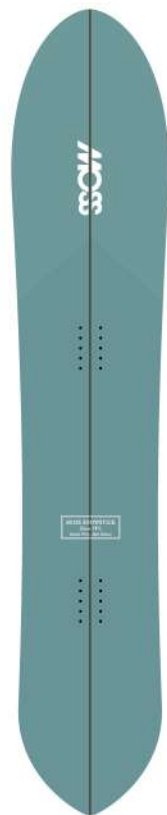

U4 HALF JP

O.Length: 1540
R.Length: 818
EF.Edge: 1040
Sidecut.R: 9200/6500
Nose/Tail: 314/294
Waist: 268
Stance Width:
510(470-550)
Set Back: -36
¥ 159,500
(税抜価格 ¥145,000)

U4 HALF JP OVER HEAD

O.Length: 1540
R.Length: 818
EF.Edge: 1040
Sidecut.R: 9200/6500
Nose/Tail: 314/294
Waist: 268
Stance Width:
510(470-550)
Set Back: -36
¥ 170,500
(税抜価格 ¥155,000)

U2 for kids snowsurfer

O.Length: 1200
R.Length: 680.5
EF.Edge: 806
Sidecut.R: 4900/4700
Nose/Tail: 260/246
Waist: 220
Stance Width:
420(380-460)
Set Back: -36.5
¥ 46,200
(税抜価格 ¥42,000)

U3

O.Length: 1440
R.Length: 792
EF.Edge: 979
Sidecut.R: 8650/6000
Nose/Tail: 296/280
Waist: 250
Stance Width:
480(440-520)
Set Back: -43
¥ 101,200
(税抜価格 ¥92,000)

U4

O.Length: 1510
R.Length: 828
EF.Edge: 1016
Sidecut.R: 9000/6170
Nose/Tail: 310/293
Waist: 262
Stance Width:
520(480-560)
Set Back: -45
¥ 101,200
(税抜価格 ¥92,000)

U5

O.Length: 1570
R.Length: 864
EF.Edge: 1060
Sidecut.R: 9800/6900
Nose/Tail: 310/292
Waist: 262
Stance Width:
540(500-580)
Set Back: -46.5
¥ 101,200
(税抜価格 ¥92,000)

PinTail series

PT 52

O.Length:1520
R.Length:883
EF.edge:1018
Sidecut.R:9000
Nose/Tail:289/271
Waist:256
Stance Width:
480(440-540)
Set Back:-62

¥ 107,800
(税抜価格 ¥98,000)

PT 58

O.Length:1585
R.Length:924
EF.edge:1016
Sidecut.R:8600
Nose/Tail:298/276
Waist:258
Stance Width:
510(470-580)
Set Back:-55